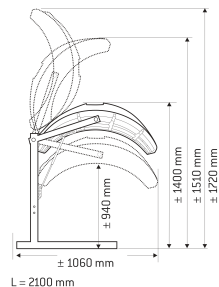

JADE

	Jade 12 T	Jade 12 T Lc	Jade 24 C	Jade 24 C Lc
Lamps	12 x 100 W	6 x 100 W 6 x 100 W Lc	24 x 100 W	18 x 100 W 6 x 100 W Lc
Reflector	SRS	SRS	SRS	SRS
Facial tanner	–	integrated	–	integrated
Power	1,33 kW	1,33 kW	2,83 kW	2,83 kW
Analog timer	•	•	•	•
Alarm	•	•	•	•
UV-protection goggles	2	2	2	2
Body cooler	○	○	○	○
Decorative panel front	–	–	○	○
Colour	Pearl White	Pearl White	Pearl White	Pearl White
Weight	73 kg	73 kg	119 kg	121 kg

T = Double fold-back stand, C = Tanning tunnel, Lc = combination lamp, ○ = Optional, • = Standard, – = Not applicable

Jade T

Jade C