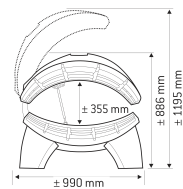

JADE

	Jade 12 T	Jade 12 T Lc	Jade 24 C	Jade 24 C Lc
Lamps	12 x 100 W	6 x 100 W 6 x 100 W Lc	24 x 100 W	18 x 100 W 6 x 100 W Lc
Reflector	SRS	SRS	SRS	SRS
Facial tanner	–	integrated	–	integrated
Power	1,33 kW	1,33 kW	2,83 kW	2,83 kW
Analog timer	•	•	•	•
Alarm	•	•	•	•
UV-protection goggles	2	2	2	2
Body cooler	○	○	○	○
Decorative panel front	–	–	○	○
Colour	Pearl White	Pearl White	Pearl White	Pearl White
Weight	73 kg	73 kg	119 kg	121 kg

T = Double fold-back stand, C = Tanning tunnel, Lc = combination lamp, ○ = Optional, • = Standard, – = Not applicable

Jade T

Jade C