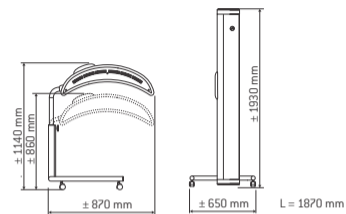

TOPAZ

	Topaz 10 V	Topaz 10/1 V	Topaz 12 V	Topaz 24 C	Topaz 24/1 C
Lamps	10 x 100 W	6 x 100 W 4 x 80 W	12 x 100 W	24 x 100 W	20 x 100 W 4 x 80 W
Reflector	Reflector panel	Reflector panel	Reflector panel	Reflector panel	Reflector panel
Facial tanner	–	1 x 400 W	–	–	1 x 300 W
Power	1,16 kW	1,42 kW	1,36 kW	2,60 kW	2,90 kW
Analog timer	•	•	•	•	•
UV-protection goggles	2	2	2	2	2
Colour	Bright White	Bright White	Bright White	Bright White Earth	Bright White Earth
Weight	39,5 kg	43,5 kg	42,5 kg	96 kg	102 kg

V = Vertical tipping stand, C = Tanning tunnel, • = Standard, – = Not applicable

Topaz V

Topaz V

Topaz C