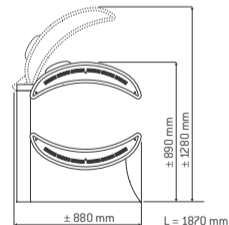

TOPAZ

	Topaz 10 V	Topaz 10/1 V	Topaz 12 V	Topaz 24 C	Topaz 24/1 C
Lamps	10 x 100 W	6 x 100 W 4 x 80 W	12 x 100 W	24 x 100 W	20 x 100 W 4 x 80 W
Reflector	Reflector panel	Reflector panel	Reflector panel	Reflector panel	Reflector panel
Facial tanner	–	1 x 400 W	–	–	1 x 300 W
Power	1,16 kW	1,42 kW	1,36 kW	2,60 kW	2,90 kW
Analog timer	•	•	•	•	•
UV-protection goggles	2	2	2	2	2
Colour	Bright White	Bright White	Bright White	Bright White Earth	Bright White Earth
Weight	39,5 kg	43,5 kg	42,5 kg	96 kg	102 kg

V = Vertical tipping stand, C = Tanning tunnel, • = Standard, – = Not applicable

Topaz V

Topaz V

Topaz C